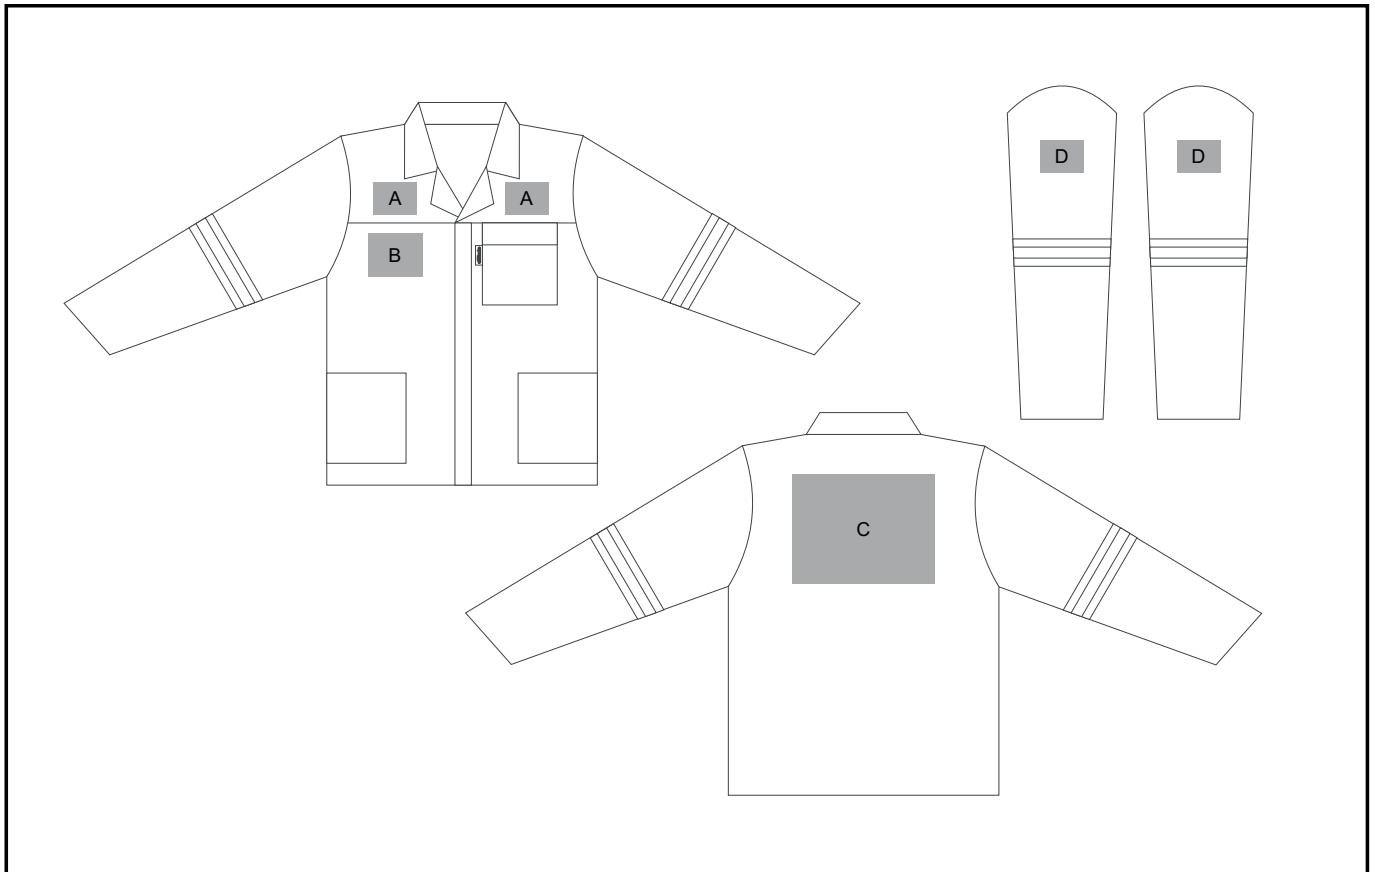

ALT-11032

TECHNICIAN 100% COTTON CONTI SUIT REFLECTIVE ARMS
& LEGS - ORANGE TAPE

Need to know:

- N/A

Branding Options:

Position A

1. Screen Print (SA) - 1 colour
Size: 70mm wide x 30mm high
2. Embroidery (EMB) - 9 colours
Size: 80mm wide x 60mm high

Position B

1. Screen Print (SA) - 6 colour
Size: 220mm wide x 200mm high
2. Embroidery (EMB) - 9 colours
Size: 200mm wide x 200mm high

Position C

1. Screen Print (SA) - 1 colour
Size: 100mm wide x 80mm high
2. Embroidery (EMB) - 9 colours
Size: 80mm wide x 60mm high

Position D

1. Screen Print (SA) - 2 colour
Size: 60mm wide x 60mm high
2. Embroidery (EMB) - 9 colours
Size: 80mm wide x 60mm high